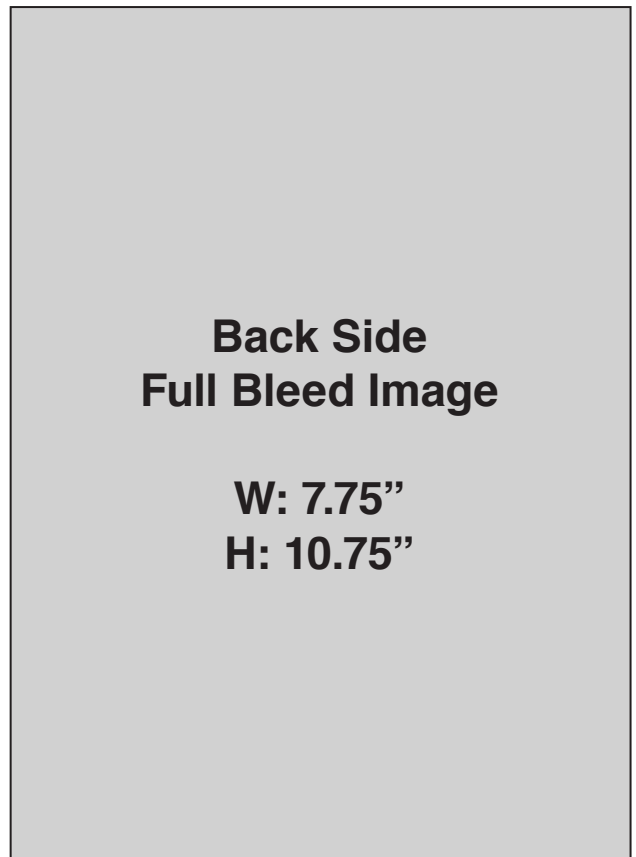

FULL PAGE FALSE COVER SPECS

FRONT SIDE

- Trim: W: 7.75" x H: 10.75"
Bleed: W: 8" x H: 11"
- Choose one of the three color options to compliment your brand and artwork.
 - Option 1: 
 - Option 2: 
 - Option 3: 

BACK SIDE

- Trim: W: 7.75" x H: 10.75"
Bleed: W: 8" x H: 11"
- No requirements for artwork

Please download the full page false cover template at
https://produceprocessing.media/wp-content/uploads/2021/08/PRO_FalseCover_Template_FullPage.zip